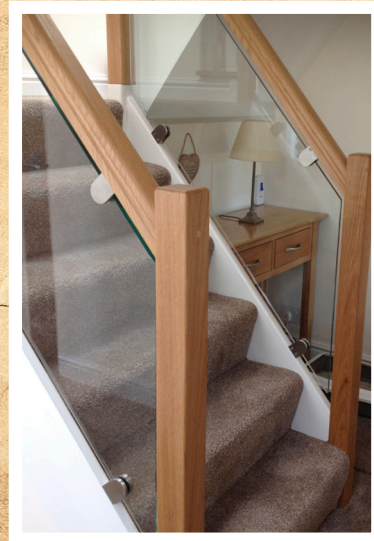

LAKELAND STAIRCASES

FREE DESIGN SERVICE & QUOTATION

Lakeland Staircases can transform your staircase in 2-3 days.

We offer you a choice of materials and designs using a variety of hardwoods such as walnut or ash, softwoods, toughened safety glass and metal.

We carry out a home visit at a time to suit you, daytime or evening, carry out a free survey, design and quotation.

We have a variety of samples you can choose from including:- handrails, spindles, glass and metal products. No mess, no structural work, no building work.

Our team of time served joiners will hand craft your staircase to suit your requirements, whether it's a contemporary or traditional design.

We can replace your carpet with hard wearing hardwood treads, clad to the existing staircase.

Graham Whiteley
lakelandstaircases@btconnect.com
www.lakelandstaircases.co.uk
07753 188952