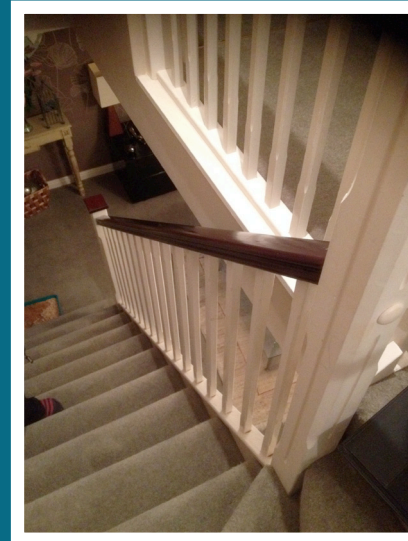

LAKELAND STAIRCASES

REFURBISH, RENOVATE & TRANSFORM YOUR STAIRCASE

Phone Graham Whiteley
07753 188952
For your free quotation

Before